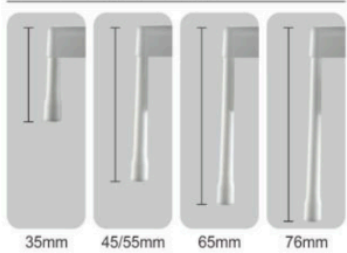

Closure Size: 28/410, 30/410

Closure Size Options

Oral Sprayer

**FTD-04** series

Discharge Rate:  
0.11-0.13ml/T

Closure Size: 18/410, 20/410, 24/410

Nozzle Length Size Option

Closure Size Options